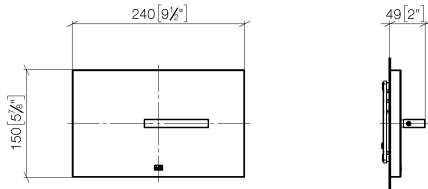

Cover plate for the concealed WC cistern made by TeCe - Brushed Dark Platinum

IMO

12 660 979

Fits: IMO, LULU, MADISON, MEM, TARA, CL.1, LISSÉ, VAIA, META, CYO

- cover plate 150 x 240 x 15 mm
- flush handle with rotary operation and two-volume technology (full flush/partial flush)

Cover plate for the concealed WC cistern made by TeCe - Brushed Dark  
Platinum

IMO

12 660 979  
mm [inches]

**Cover plate for the concealed WC cistern made by TeCe - Brushed Dark  
Platinum**

12 660 979  
Parts for other  
finishes can be found  
here: Chrome